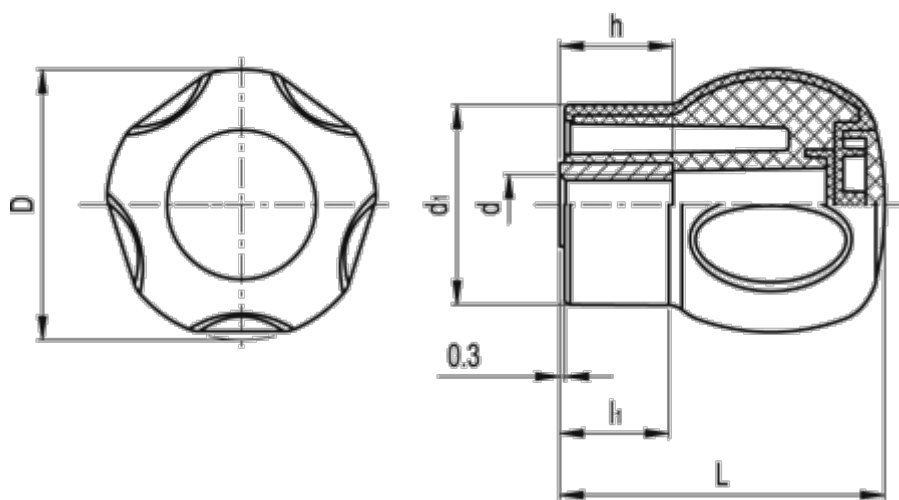

Data Sheet

Article number: 23052452075

Description: E+G Handle
EBK.50 B-M12-C-SOFT-C5 Cyan

Measures

D	= 50
d1	= 37
d 6H	= M12
h	= 20
L	= 60
l1	= 20
Weight (g)	= 80